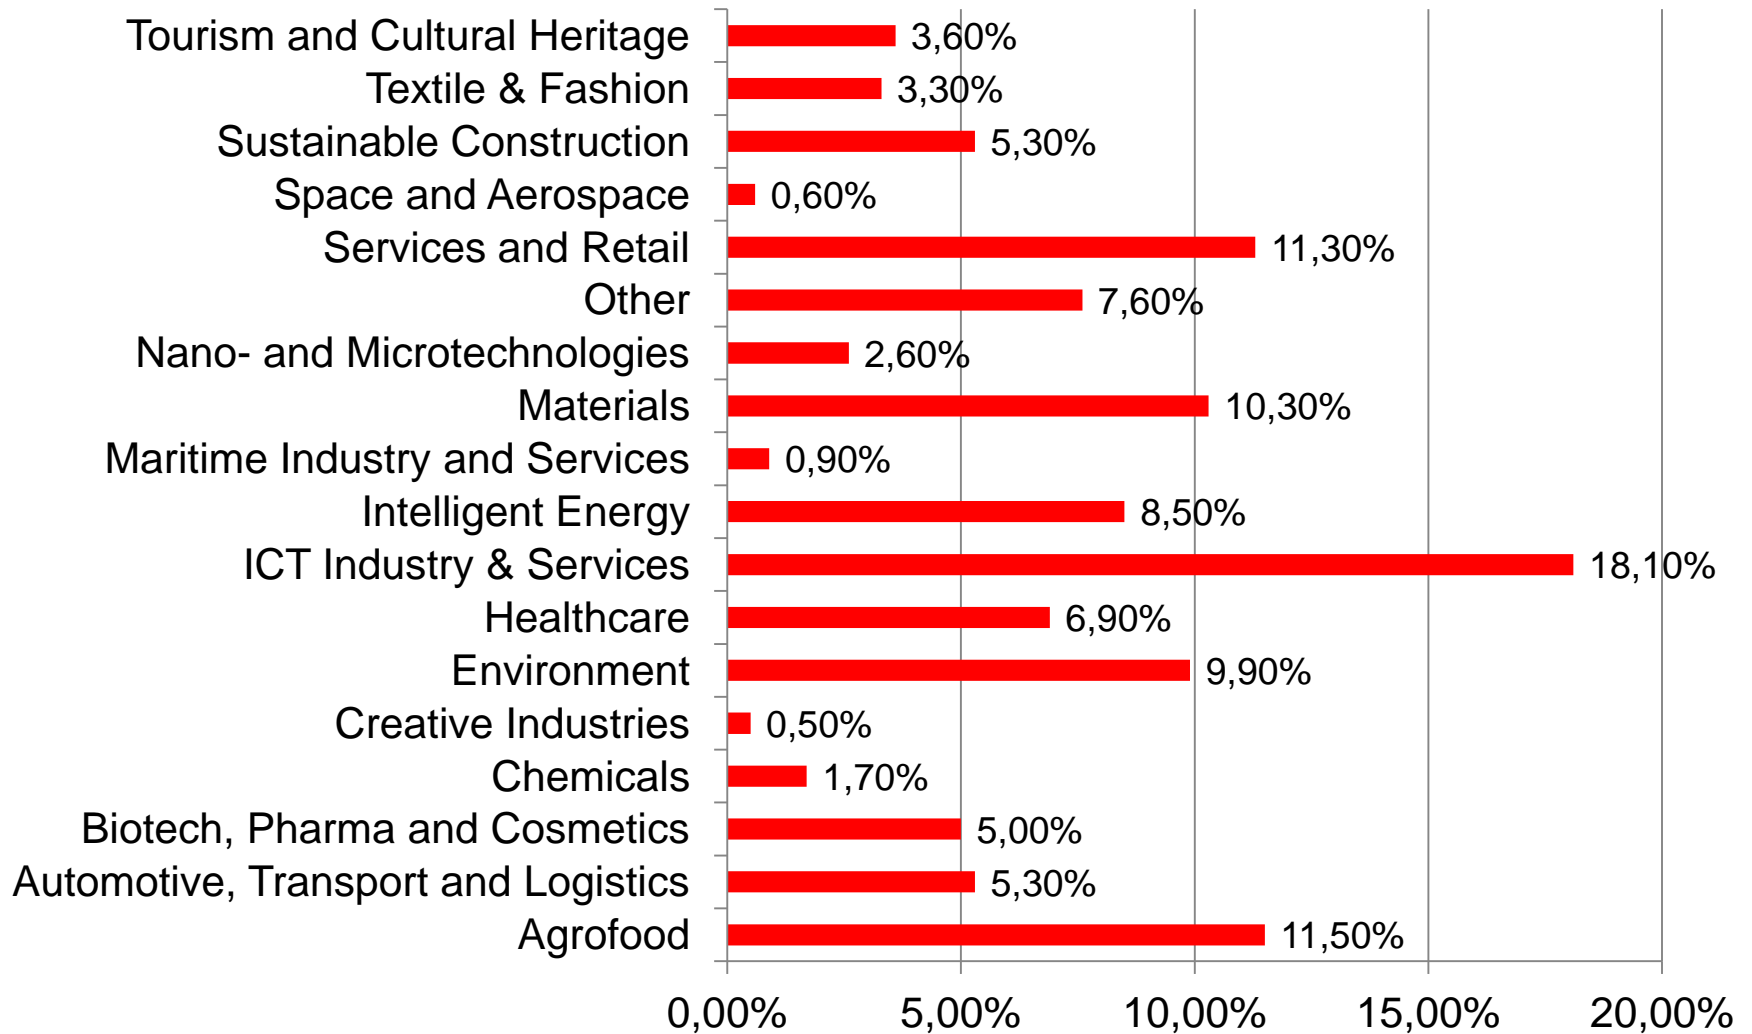

EEN Partnership Agreements 2011-2012