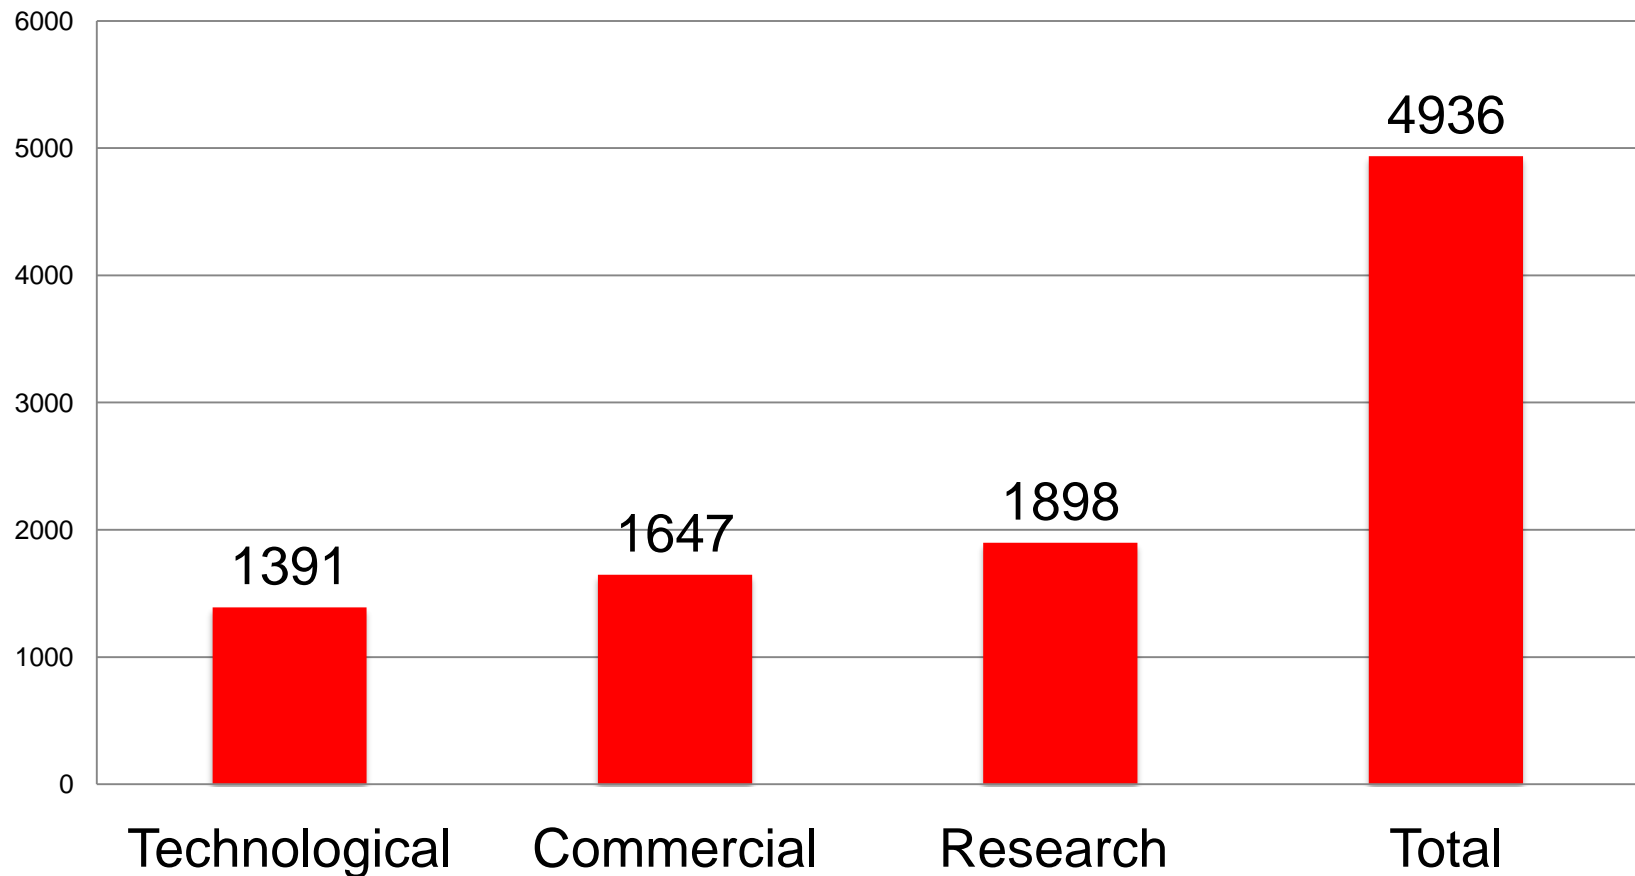

EEN Achieved Partnership Agreements

Clients assisted