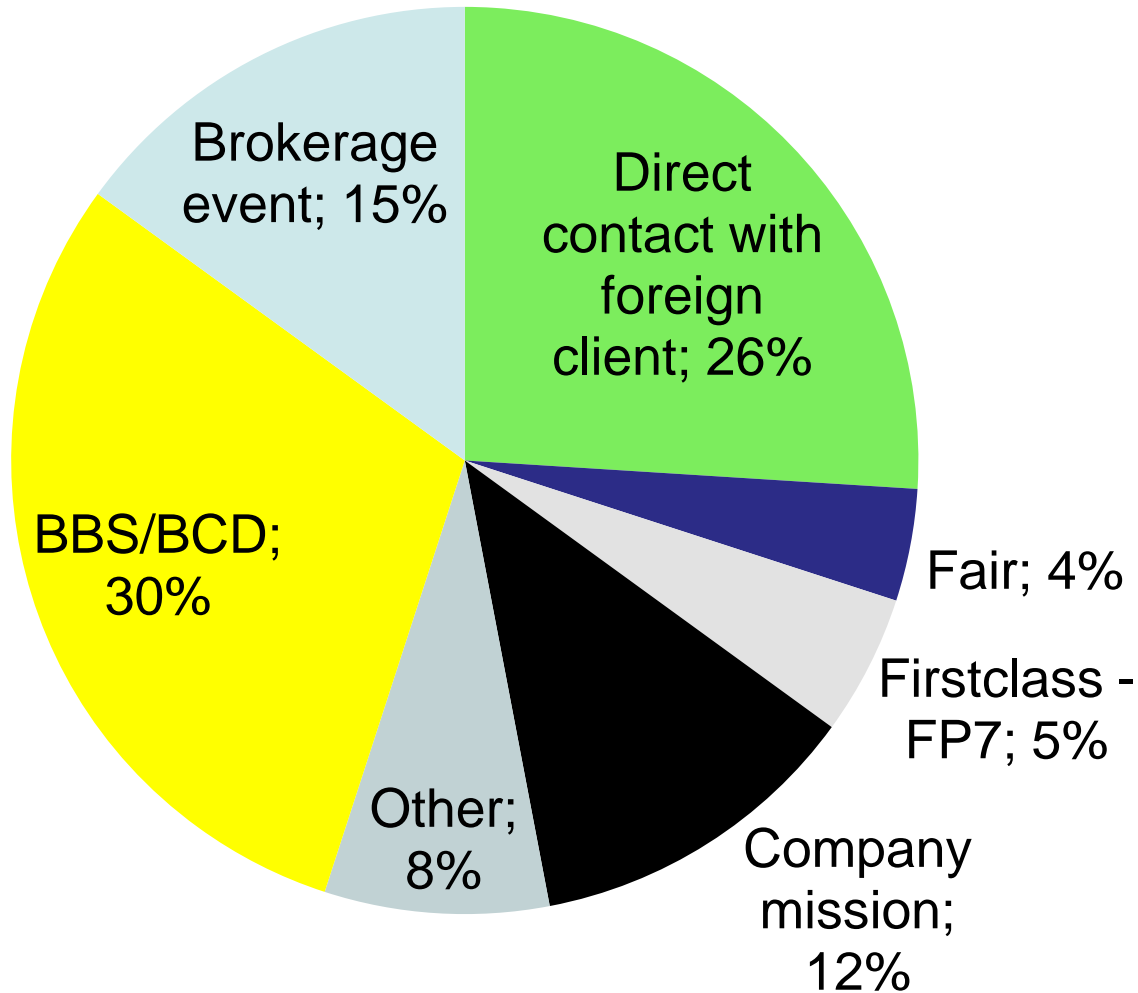

Source of Partnership Agreements